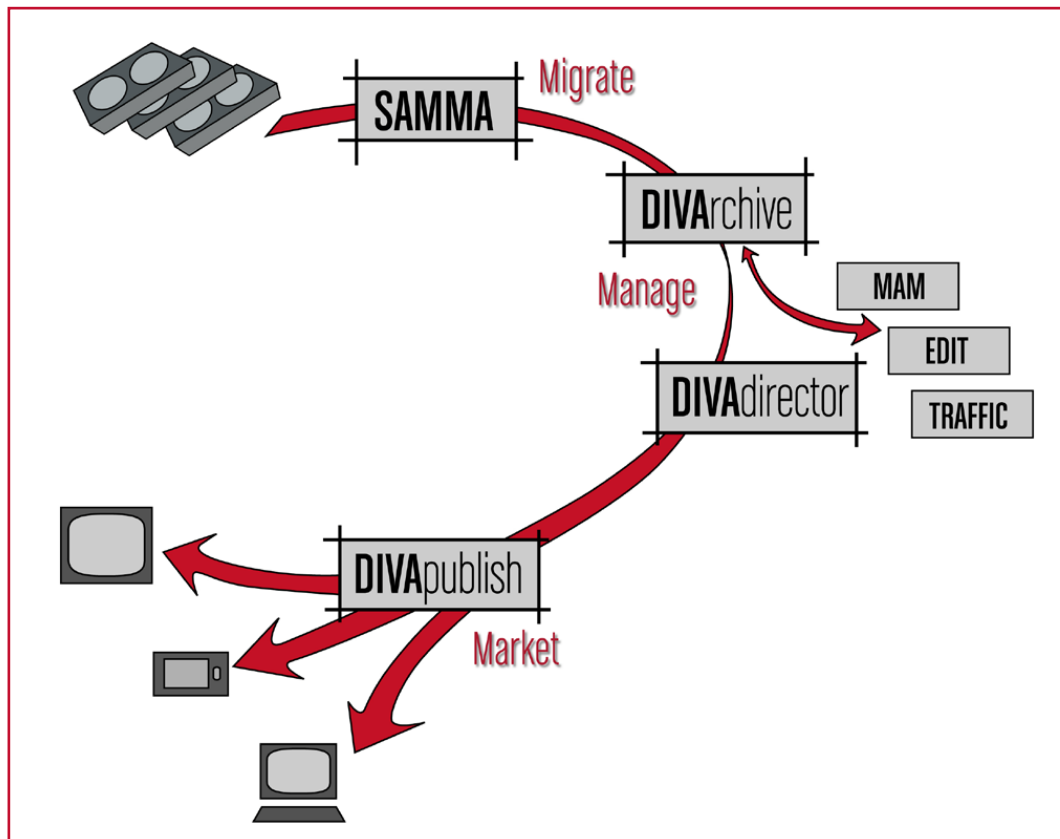

Migrate | Manage | Market

Front Porch Digital has been at the heart of digital file-based workflow for over ten years. Combining critical video-aware file management with integration to the leading systems and tools in media operations, Front Porch Digital has become the global leader in mission critical workflow solutions.

Front Porch Digital product offerings are encompassed by DIVASolutions, an integrated workflow to Migrate, Manage and Market your media.

Migrate

SAMMArobot and SAMMASolo products take content from videotape on the shelf into the digital environment using an automated workflow that's tried and tested in high profile installations.

Market

DIVApublish automates the creation of extensive frame-based, searchable metadata for each asset. This "metadata map" offers detailed content insight into your media. DIVApublish also provides complete online distribution, scheduling, and in depth analytics.

Whether you need Migrate, Manage, Market or all three, DIVASolutions helps you automate and integrate your digital workflow to make the most of your media. From Front Porch Digital – solutions for the past, present and future of media.